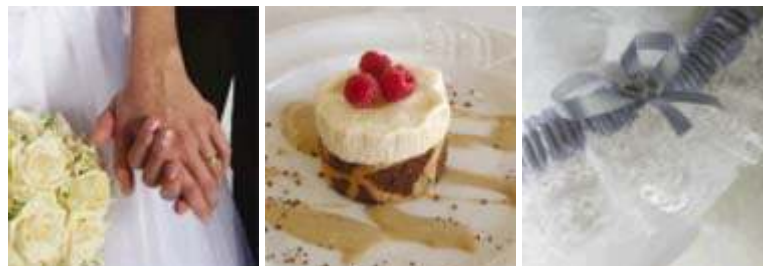

\$47.00 per person

Let us do it all for you
&

MAKE YOUR SPECIAL DAY ONE TO REMEMBER

ipswichturfclub

IPSWICH TURF CLUB

Deluxe Wedding Package

The Deluxe Wedding Package is inclusive of the following:

- Chef's selection of Pre dinner canapés.
- Three course alternate selection from the Grandstand Menu or the "I Reign Supreme Buffet".
- White linen chair covers with your choice of color sash.
- White table linen and white linen napkins.
- Bridal table skirting with matching dressed cake table.
- Table centre pieces featuring beautiful fresh flower arrangements for the bridal and guest tables.
- Back drop with fairy lights for behind the bridal table.
- Venue Hire.
- Dedicated Professional function coordinator.

\$57.50 per person

Let us do it all for you
&

MAKE YOUR SPECIAL DAY ONE TO REMEMBER

ipswichturfclub

IPSWICH TURF CLUB

Diamond Wedding Package

The Diamond Wedding Package is inclusive of the following:

- Chefs Selection of pre dinner canapés.
- Three course alternate selection from the Grandstand Menu or the “Quality Kingdom Buffet”.
- White linen chair covers with your choice of color sash.
- White table linen and white linen napkins.
- Bridal table skirting with matching dressed cake table.
- Table centre pieces featuring beautiful fresh flower arrangements for the bridal and guest tables.
- Back drop with fairy light for behind the bridal table.
- Venue Hire.
- Dedicated Professional function coordinator.
- Pre dinner drinks package for 1 hour*