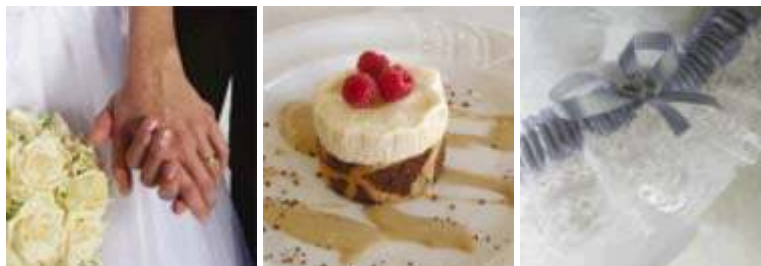

Chairs for your immediate family (30)

\$450.00

ipswichturfclub

IPSWICH TURF CLUB

Premium Wedding Package

The Premium Wedding Package is inclusive of the following:

- Two course Two selection from the Grandstand Menu.
- White linen chair covers with your choice of sash color.
- White table linen and linen napkins.
- Bridal table skirting with matching skirted cake table.
- Table centre pieces featuring beautiful fresh flower arrangements for the bridal and guest tables.
- Venue Hire.
- Dedicated professional function coordinator.

\$47.00 per person

Let us do it all for you
&

MAKE YOUR SPECIAL DAY ONE TO REMEMBER

ipswichturfclub

IPSWICH TURF CLUB

Deluxe Wedding Package

The Deluxe Wedding Package is inclusive of the following:

- Chef's selection of Pre dinner canapés.
- Three course alternate selection from the Grandstand Menu or the "I Reign Supreme Buffet".
- White linen chair covers with your choice of color sash.
- White table linen and white linen napkins.
- Bridal table skirting with matching dressed cake table.
- Table centre pieces featuring beautiful fresh flower arrangements for the bridal and guest tables.
- Back drop with fairy lights for behind the bridal table.
- Venue Hire.
- Dedicated Professional function coordinator.